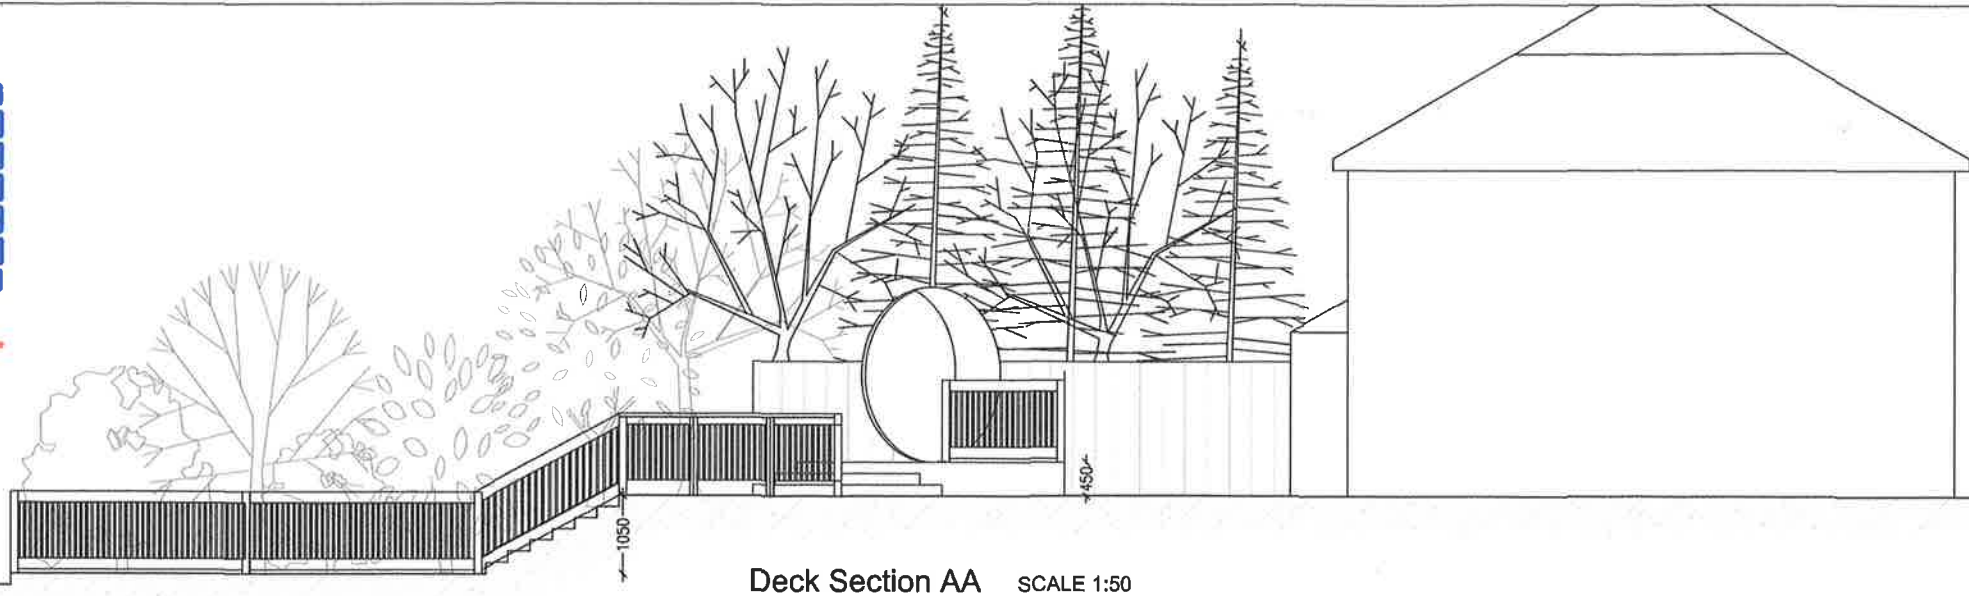

Project
Bantham Stores, Bantham,
Devon. TQ7 3AP

Drawing Title
Licensing Plan

Drawing Number	Scale
LD 01	1:50 @ A1 1:100 @ A3

Date
March 2016

Drawn by:
Michael Phillips BA Dip Arch ARB RIBA
Amanda Morgan BA Dip Arch

Revisions:

Issued for License Application
16.03.16

Blue outline
area of premises to
be used for
licensable activity

Red line
Site boundary

Deck Section AA SCALE 1:50