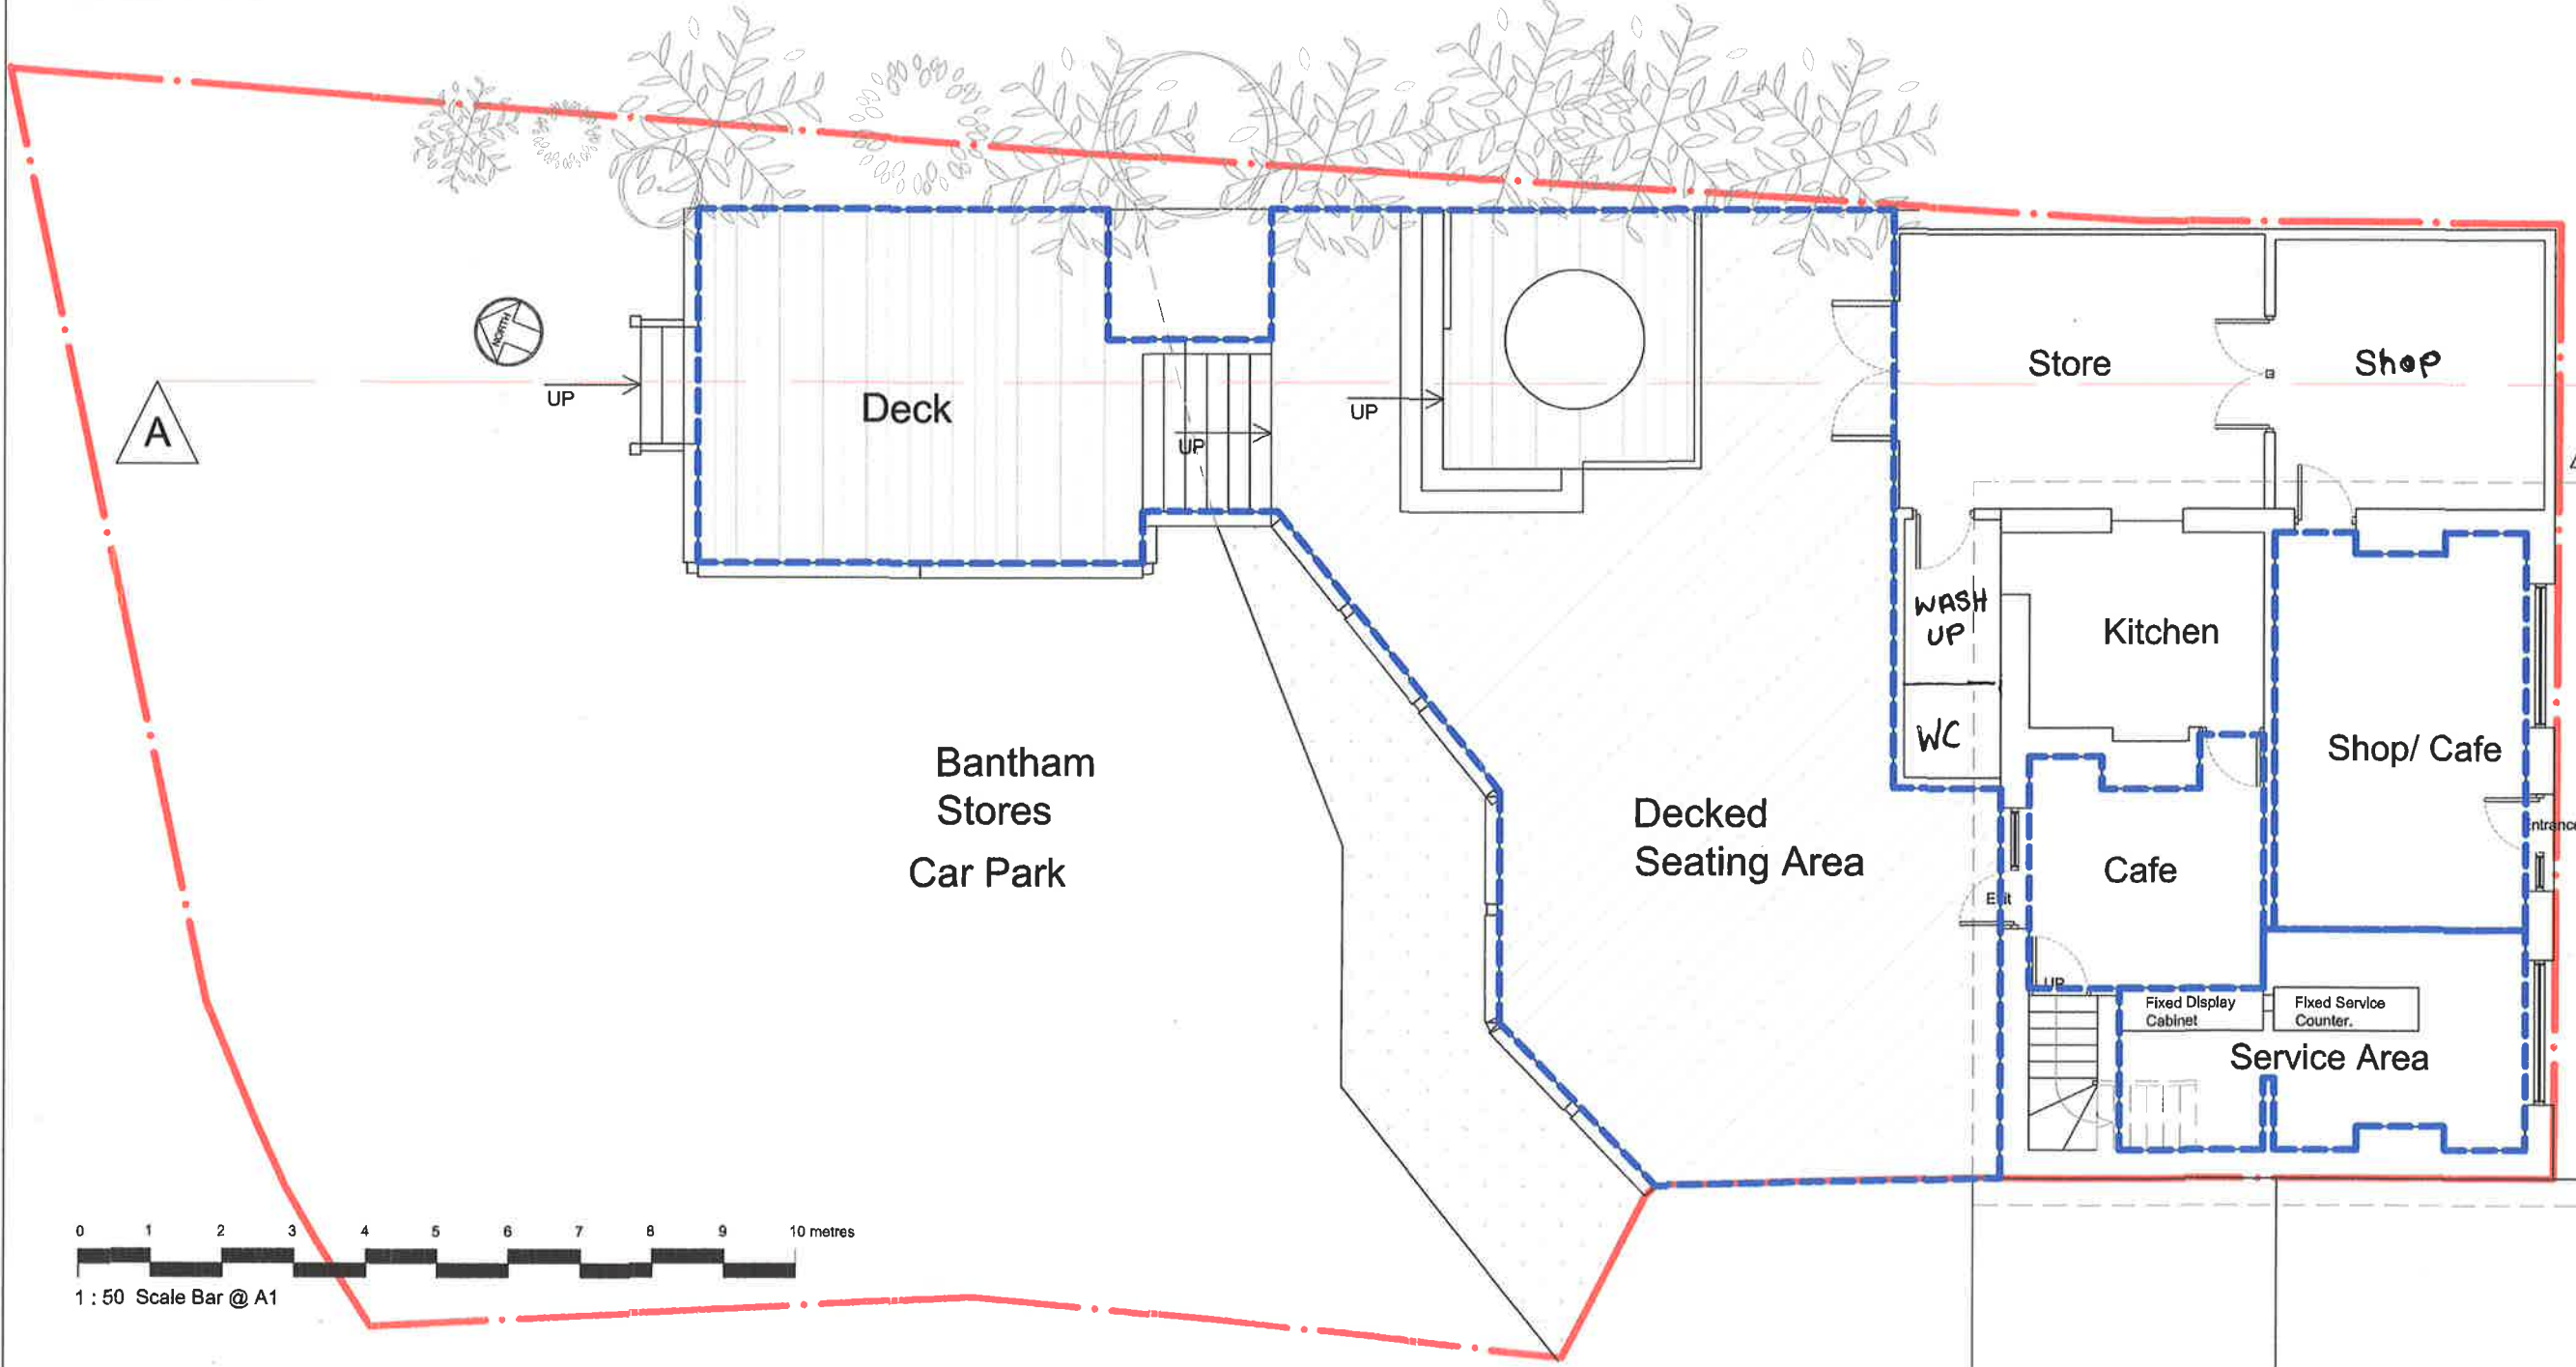

Bantham Store/Cafe and Outside Seating Plan SCALE 1:50

1:50 Scale Bar @ A1